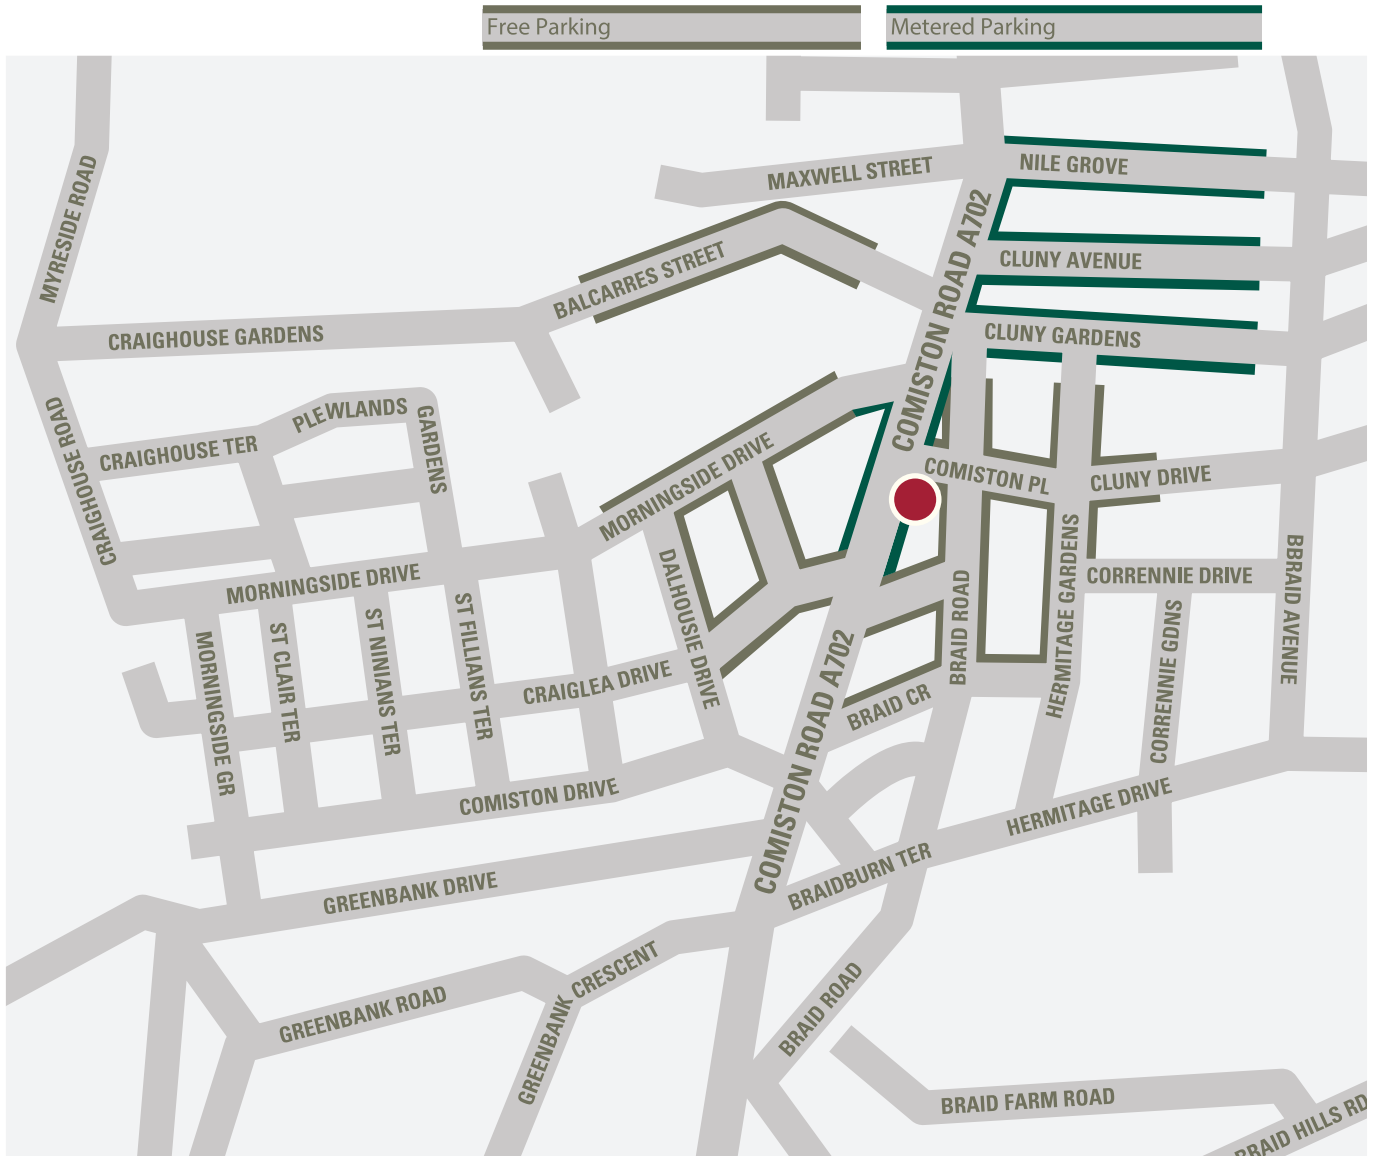

COME AND SEE OUR LUXURY HARRIS TWEED LIVING RANGE

Mozolowski & Murray Design Centre. 57 Comiston Road, Edinburgh. EH10 6AG

Opening hours: Monday - Sunday 10am - 6pm

There is plenty of parking in the streets in and around the design centre.
Some paid and some free. All parking is free on Sundays!

Directions departing Princes Street, Edinburgh

Head west on A8 / Princes Street

Turn left at A700 / Lothian Road,

Continue to follow A700 for 0.5 miles

Take a Sharp right at A700 / Lauriston Place

Continue to follow A700

Sharp left at A702 / Home Steet

Continue to follow A702 for 1.2 Miles

Home Street will become Bruntsfield Place and then Comiston Road

Arrive at Mozolowzki and Murray design centre